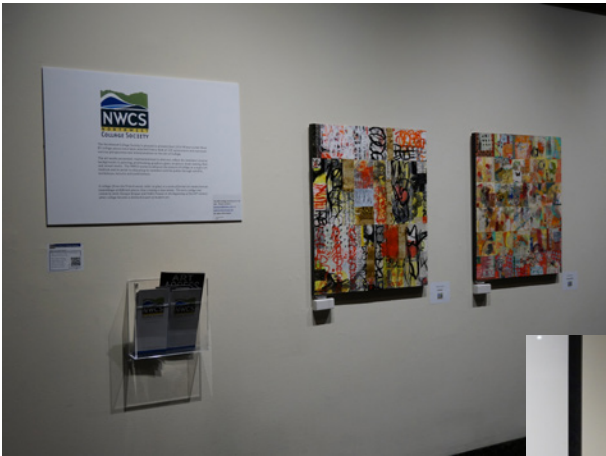

Northwest Collage Society Open Juried Winter Show at Washington State Convention Center, Seattle, WA

Juried by Joan Stuart Ross, January - March, 2016

Northwest Collage Society Open Juried Winter Show at Washington State Convention Center, Seattle, WA

The Northwest Collage Society Open Winter Show

The 2016 Northwest Collage Society Winter Show was held at the Washington State Convention Center, Seattle, Jan 16–Mar 26, 2016. Awards were presented on Feb 11th, at an unconventional and enjoyable ‘flash mob’ reception. On an uplifting note, juror Joan Stuart Ross was pleased with the variety and quality of the artwork, and all NWCS members who entered the show had at least one piece accepted!

2016 Winter Show NWCS Awards

- Northwest Collage Society Award, Leslee Currie, *Live in the Layers*
- Northwest Collage Society Winter Award, Janna Coker, *Sew*
- Eleanor Wolters Smith Memorial Award, Suzan Fant, *Dear Henri No. 2*
- Peggy Tuttle Memorial Award, Judith Becker, *Bateaux*
- Merit Award, Stella Gausman, *Progression*
- Merit Award, Sachiko Kusachi, *Composition No.1*
- Merit Award, Donna Jean Perry, *Night Patterns*
- Merit Award, Ilene Bernstein, *RPS*