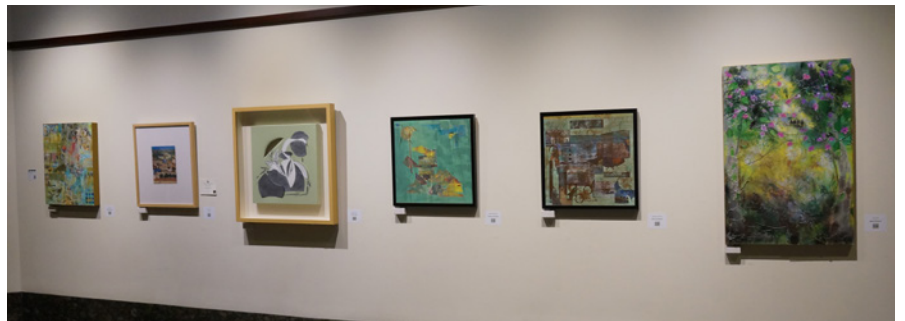

Northwest Collage Society Open Juried Winter Show at Washington State Convention Center, Seattle, WA

Juried by Joan Stuart Ross, January - March, 2016

Northwest Collage Society Open Juried Winter Show at Washington State Convention Center, Seattle, WA

The Northwest Collage Society Open Winter Show

The 2016 Northwest Collage Society Winter Show was held at the Washington State Convention Center, Seattle, Jan 16–Mar 26, 2016. Awards were presented on Feb 11th, at an unconventional and enjoyable ‘flash mob’ reception. On an uplifting note, juror Joan Stuart Ross was pleased with the variety and quality of the artwork, and all NWCS members who entered the show had at least one piece accepted!

2016 Winter Show NWCS Awards

- Northwest Collage Society Award, Leslee Currie, *Live in the Layers*
- Northwest Collage Society Winter Award, Janna Coker, *Sew*
- Eleanor Wolters Smith Memorial Award, Suzan Fant, *Dear Henri No. 2*
- Peggy Tuttle Memorial Award, Judith Becker, *Bateaux*
- Merit Award, Stella Gausman, *Progression*
- Merit Award, Sachiko Kusachi, *Composition No.1*
- Merit Award, Donna Jean Perry, *Night Patterns*
- Merit Award, Ilene Bernstein, *RPS*